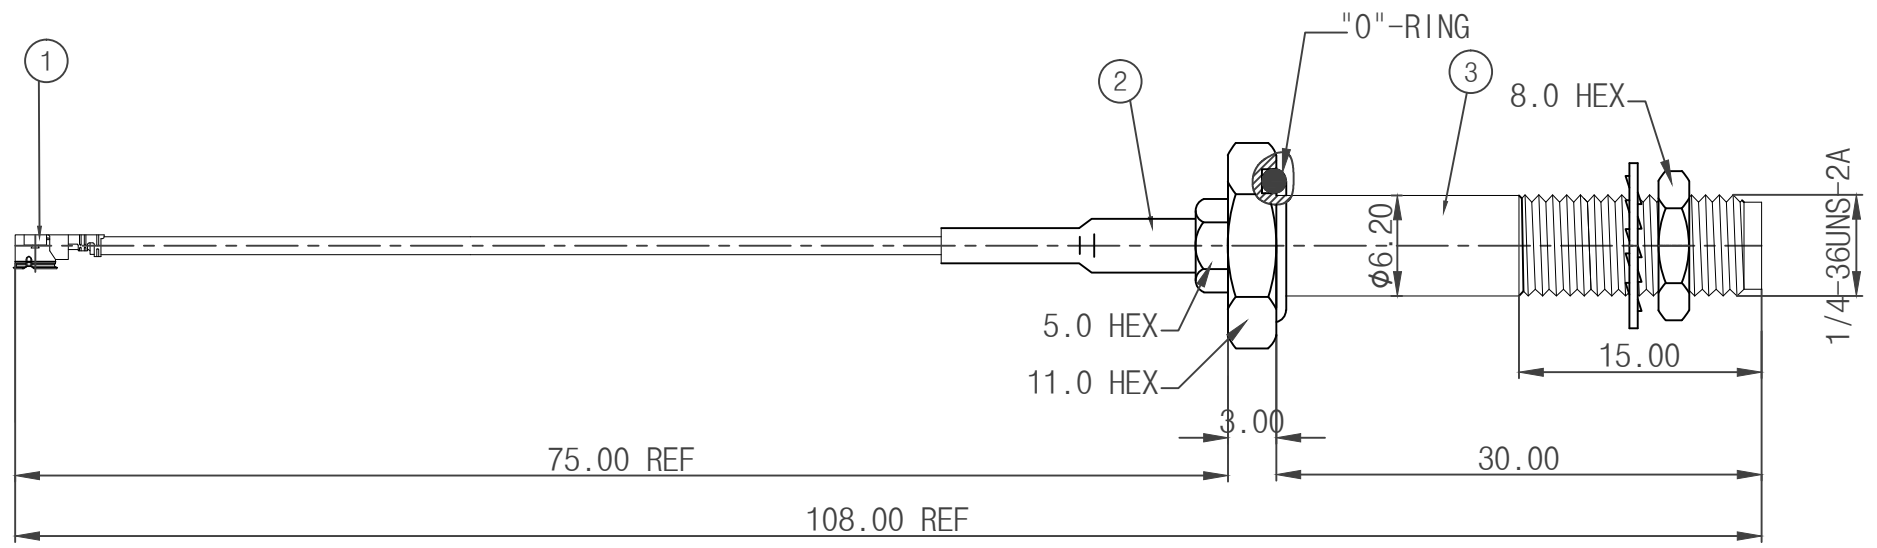

ITEM	Description
1	I-PEX MHF-I CONNECTOR FOR 1.13 CABLE GRAY, 1 PCS
2	HEAT SHRINK: 1 PCS
3	SMA BULKHEAD FEMALE:2150-2A-C0834, 1 PCS

RoHS
Compliant

IP 67

NOTE1: CABLE SPECIFICATION: (Ø1.13mm CABLE)	
CONDUCTOR	Ø7/0.08±0.02 Silver-Coated copper
INSULATOR	Ø0.66±0.05 TFEP
BRAID SHIELD	Ø0.9 Tinned-Coated copper
JACKET	1.13 FEP (GRAY)

ITEM	Description	Date	Revision	Mender
REVISIONS				

REMARKS:

TOLERANCES:
DIM. X.X±0.5
X.XX±0.25

REV:	A1	TITLE: SMA BULKHEAD FEMALE CRIMP TO IPEX MHF CRIMP FOR 1.13 CABLE 75mm		
DESIGNED:	Cary	ASSEMBLY DRAWING	SCALE:	FIT
DRAWN:	Cary	DWG No:	85-2133KKRA-1.13-75	SHEET SIZE: A4
CHECKED:		DATE:	2016/03/10	UNITS: mm
APPROVAL:		Super Yong (Guang Zhou) electronic Co.Ltd www.super-conn.com		